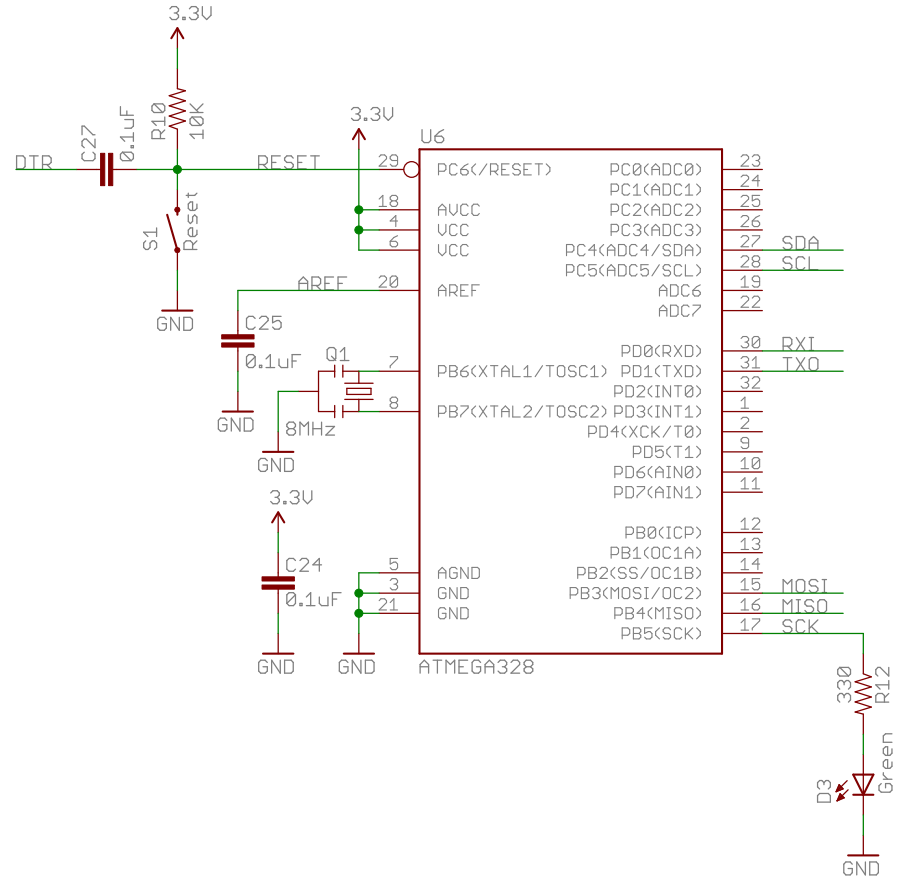

ACCEL

0xA6 for write, 0xA7 for read

GYRO

0xD0 for write, 0xD1 for read

MAG

TITLE: 9DOF-Razor-v21

SFE

Document Number:

REV:

Date: 5/23/2011 11:13:47 AM

Sheet: 1/2

TITLE: 9DOF-Razor-v21

Document Number:

REV:

Date: 5/23/2011 11:13:47 AM

Sheet: 2/2