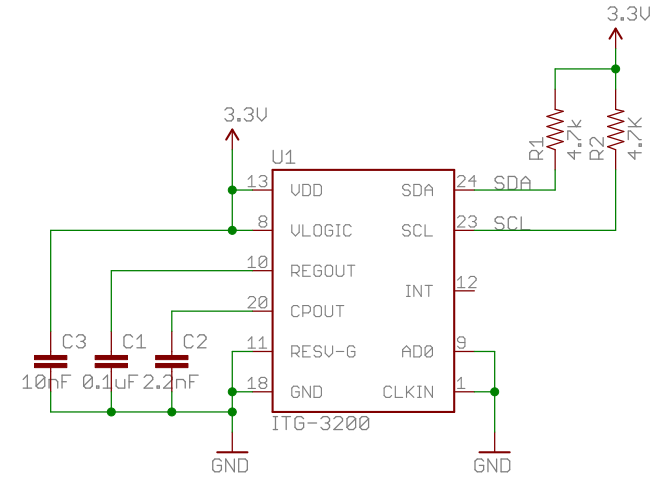

ACCEL

0xA6 for write, 0xA7 for read

GYRO

0xD0 for write, 0xD1 for read

MAG

TITLE: 9DOF-Razor-v21

SFE

Document Number: