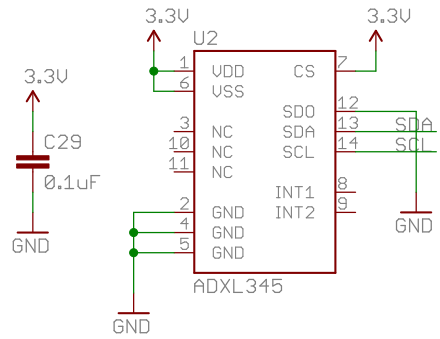

ACCEL

0xA6 for write, 0xA7 for read

GYRO

0xD0 for write, 0xD1 for read

MAG

TITLE: 9DOF-Razor-v21

SFE

Document Number: