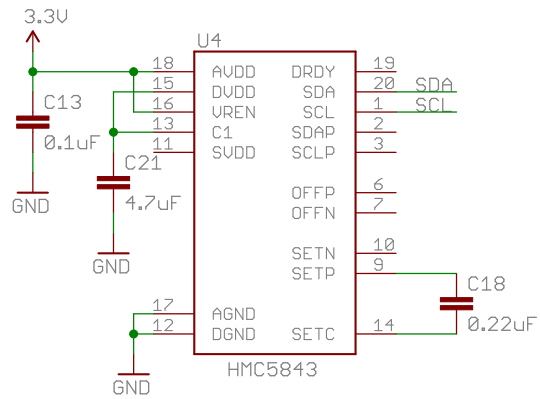

ACCEL

0xA6 for write, 0xA7 for read

GYRO

0xD0 for write, 0xD1 for read

MAG

TITLE: 9DOF-Razor-v21

SFE

Document Number: