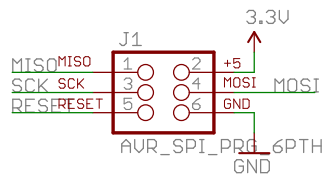

TITLE: 9DOF-Razor-v21

Document Number:

REV:

Date: 5/23/2011 11:13:47 AM

Sheet: 2/2