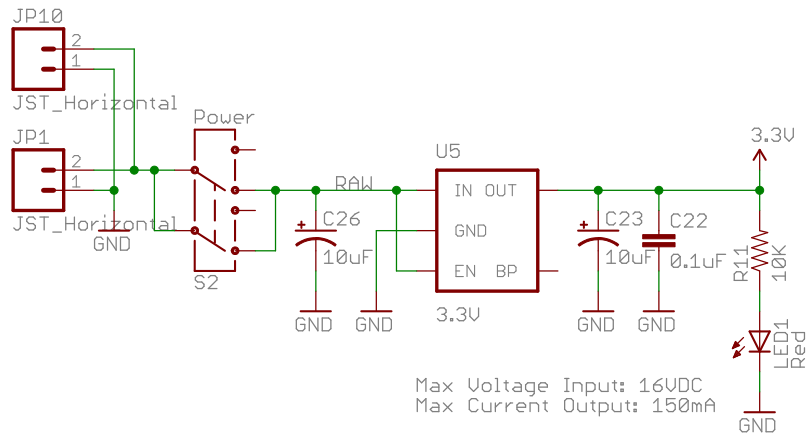

TITLE: 9DOF-Razor-v21

Document Number:

REV:

Date: 5/23/2011 11:13:47 AM

Sheet: 2/2