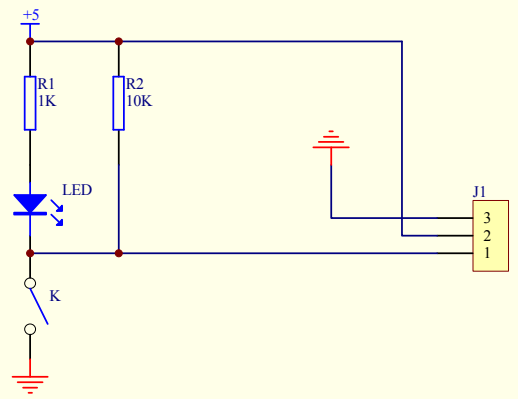

B

B

A

A

Title			Crash sensor		
Size	Number				Revision
A4					1.0
Date:	10-Aug-2012	Sheet of			
File:	D:\产品记录\arduino\arduino NGDM0916	Drawn By:			

1

2

3