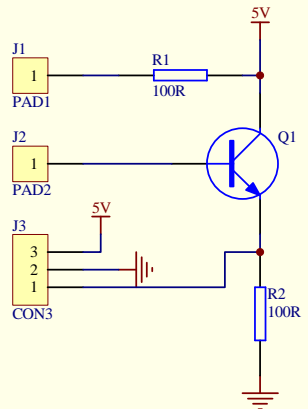

B

B

A

A

Title		
Size A4	Number	Revision
Date: 13-Jan-2012	Sheet of	
File: D:\y\品记录\arduino\arduino_NGDM0916\	Drawn By:	

1

2

3